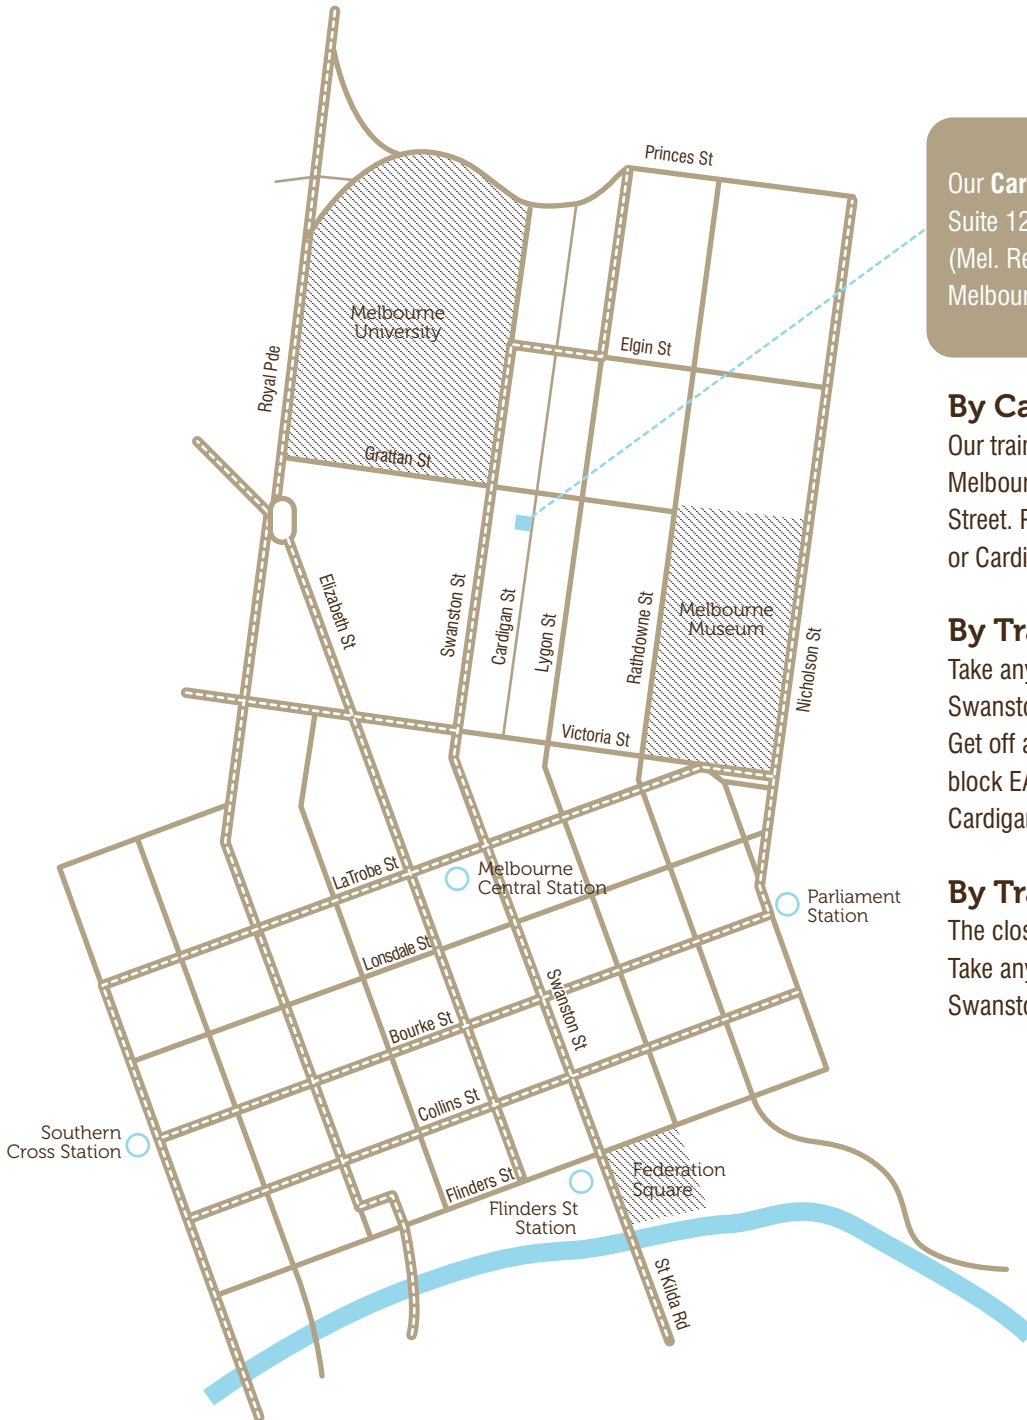

Carlton Location Map and Directions

Our **Carlton Training Centre** is located at Suite 12 / 233 Cardigan Street, Carlton VIC 3053 (Mel. Ref. 2B E9) - just a short walk from the Melbourne CBD.

By Car

Our training centre is located close to the Melbourne University Campus end of Swanston Street. Paid parking is available in nearby Grattan or Cardigan Streets.

By Tram

Take any of the trams running north along Swanston Street towards Melbourne University. Get off at Grattan Street stop #2, and walk one block EAST along Grattan and turn right into Cardigan Street.

By Train

The closest train station is Melbourne Central. Take any of the trams heading north along Swanston Street (see 'By Tram' above).

Dandenong Location Map and Directions

The MadCap Training Centre is located at 89c Foster Street, Dandenong VIC 3175 (Mel. Ref. 91A D8) - just a short walk from Dandenong Station.

By Train

The closest train station is Dandenong Station. Take the Cranbourne or Pakenham line.

By Bus - From Frankston

From Frankston Railway Station/Young Street, Platform 3 take the 901 bus towards Melbourne Airport. Get off at Hammond Road/Cheltenham Road, Dandenong (102 Cheltenham Road) and walk 400m NORTH EAST along Cheltenham Road and turn left into Foster Street.