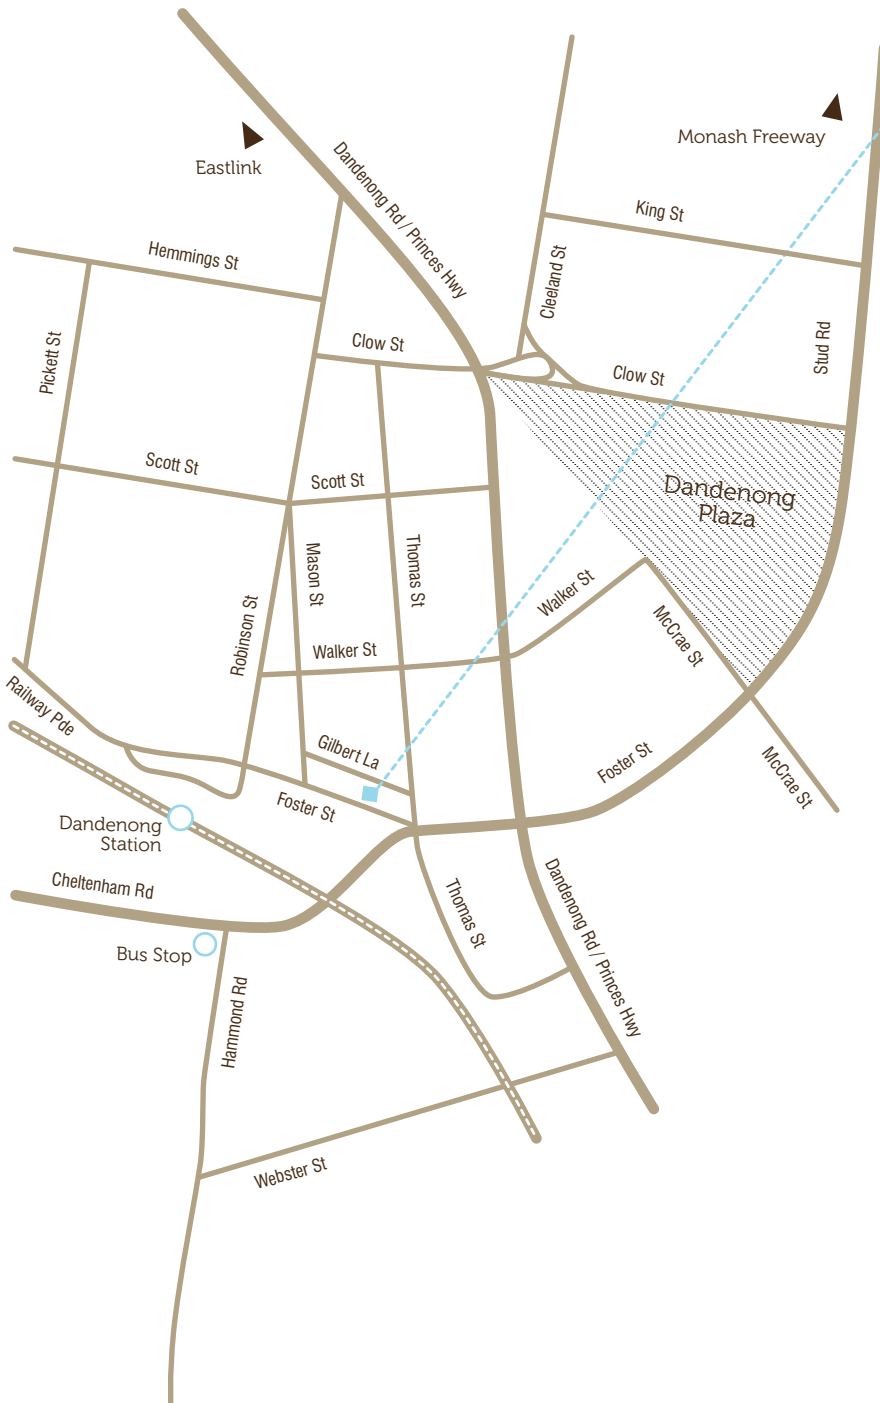

Carlton Location Map and Directions

Our **Carlton Training Centre** is located at Suite 12 / 233 Cardigan Street, Carlton VIC 3053 (Mel. Ref. 2B E9) - just a short walk from the Melbourne CBD.

By Car

Our training centre is located close to the Melbourne University Campus end of Swanston Street. Paid parking is available in nearby Grattan or Cardigan Streets.

By Tram

Take any of the trams running north along Swanston Street towards Melbourne University. Get off at Grattan Street stop #2, and walk one block EAST along Grattan and turn right into Cardigan Street.

By Train

The closest train station is Melbourne Central. Take any of the trams heading north along Swanston Street (see 'By Tram' above).

Dandenong Location Map and Directions

The MadCap Training Centre is located at 89c Foster Street, Dandenong VIC 3175 (Mel. Ref. 91A D8) - just a short walk from Dandenong Station.

By Train

The closest train station is Dandenong Station. Take the Cranbourne or Pakenham line.

By Bus - From Frankston

From Frankston Railway Station/Young Street, Platform 3 take the 901 bus towards Melbourne Airport. Get off at Hammond Road/Cheltenham Road, Dandenong (102 Cheltenham Road) and walk 400m NORTH EAST along Cheltenham Road and turn left into Foster Street.